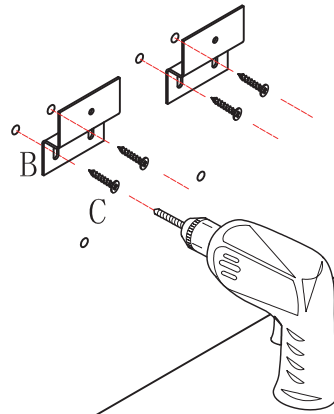

ELEGANT
FURNITURE & LIGHTING™

Assembly instructions

VF42024WH / VF42024WB
VF42024CG

Step 1

Step 2

Hardware

NO.	Parts	QTY	NO.	Parts	QTY
A	(M6*1.18")	4	E	(M6*2.36")	2
B		2	F	(M6*1.02")	8
C	(T4*1.38")	4	H	(M8*1.18")	2
D	(T4*0.55")	2	I	(M6*0.55")	4
			K		1

Tools

The main cabinet upside down.

Step 3

Wall

Step 4

Wall

Step 6

Step 5

Finished

33.85"