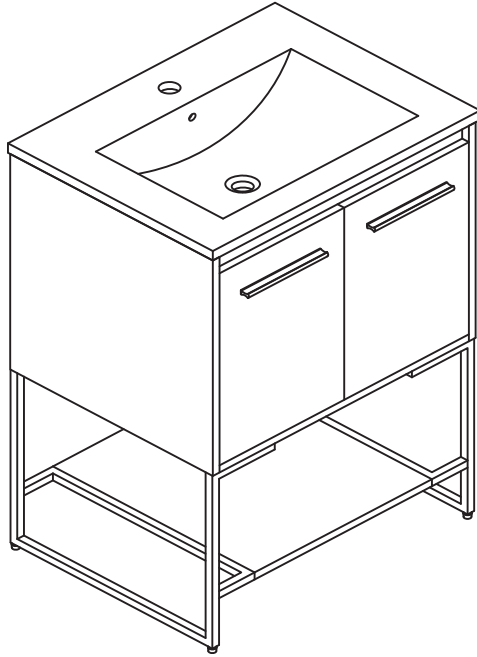

ELEGANT
FURNITURE & LIGHTING™

Assembly instructions

VF42024WH / VF42024WB
VF42024CG

Step 1

Step 2

Hardware

NO.	Parts	QTY	NO.	Parts	QTY
A	(M6*1.18")	4	E	(M6*2.36")	2
B		2	F	(M6*1.02")	8
C	(T4*1.38")	4	H	(M8*1.18")	2
D	(T4*0.55")	2	I	(M6*0.55")	4
			K		1

Tools

The main cabinet upside down.

Step 3

Wall

Step 4

Wall

Step 6

Step 5

Finished

33.85"