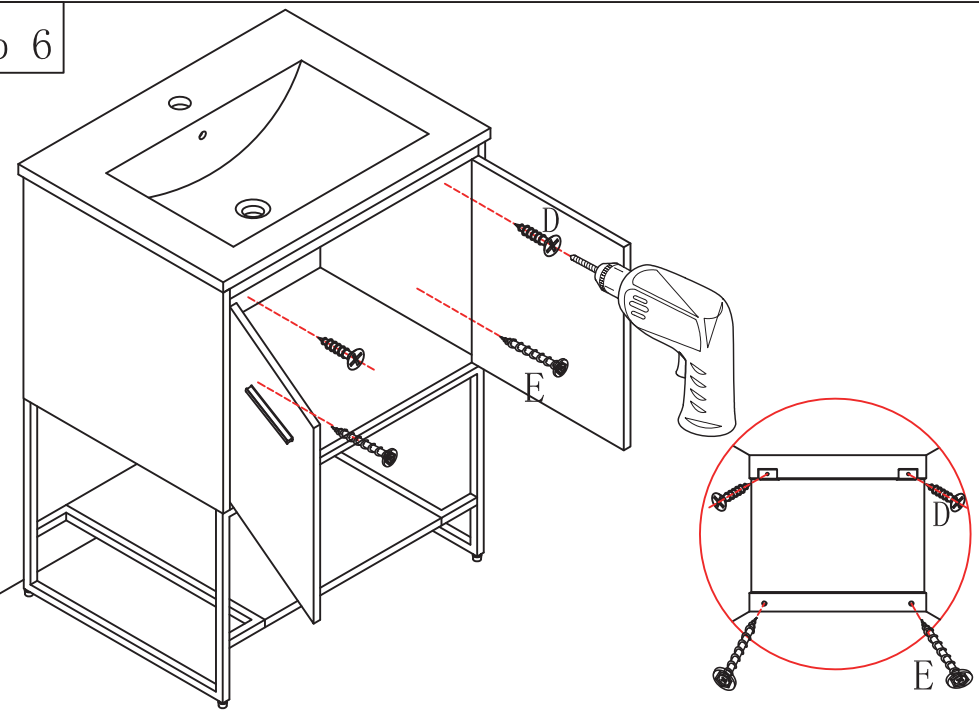

ELEGANT
FURNITURE & LIGHTING™

Assembly instructions

VF42024WH / VF42024WB
VF42024CG

Step 1

Step 2

Hardware

NO.	Parts	QTY	NO.	Parts	QTY
A	(M6*1.18")	4	E	(M6*2.36")	2
B		2	F	(M6*1.02")	8
C	(T4*1.38")	4	H	(M8*1.18")	2
D	(T4*0.55")	2	I	(M6*0.55")	4
			K		1

Tools

The main cabinet upside down.

Step 3

Wall

Step 4

Wall

Step 6

Step 5

Finished

33.85"