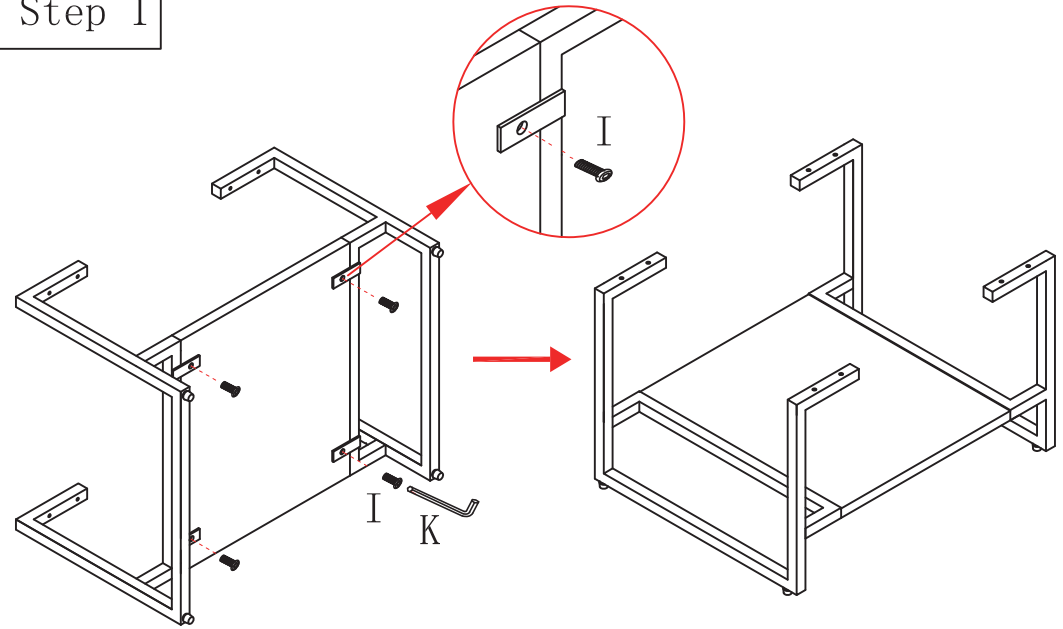

ELEGANT
FURNITURE & LIGHTING™

Assembly instructions

VF42024WH / VF42024WB
VF42024CG

Step 1

Step 2

Hardware

NO.	Parts	QTY	NO.	Parts	QTY
A	(M6*1.18")	4	E	(M6*2.36")	2
B		2	F	(M6*1.02")	8
C	(T4*1.38")	4	H	(M8*1.18")	2
D	(T4*0.55")	2	I	(M6*0.55")	4
			K		1

Tools

The main cabinet upside down.

Step 3

Wall

Step 4

Wall

Step 6

Step 5

Finished

33.85"