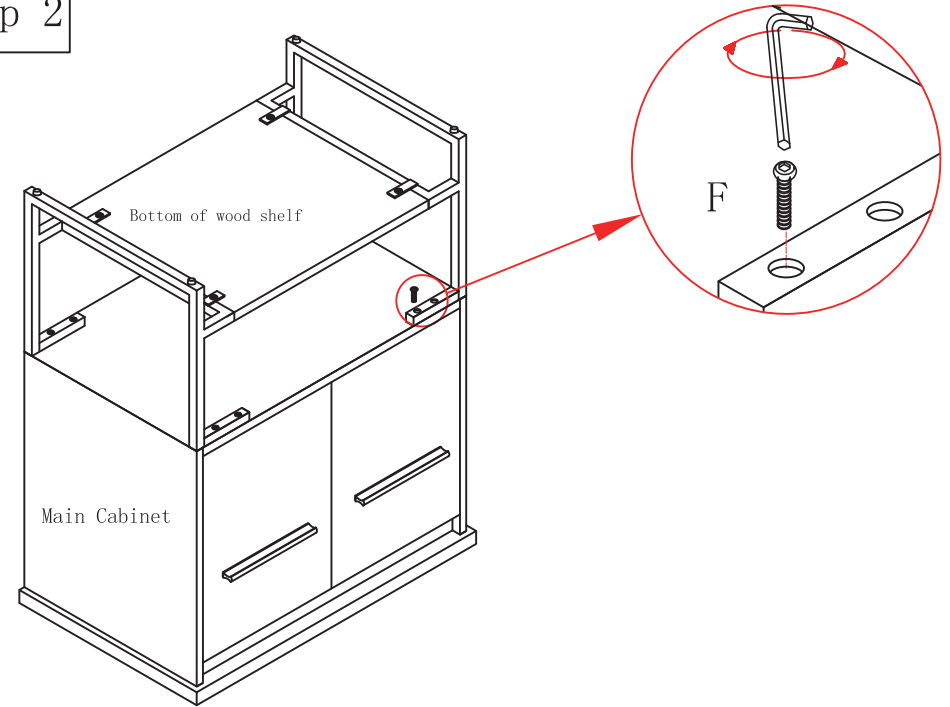

ELEGANT
FURNITURE & LIGHTING™

Assembly instructions

VF42024WH / VF42024WB
VF42024CG

Step 1

Step 2

Hardware

NO.	Parts	QTY	NO.	Parts	QTY
A	(M6*1.18")	4	E	(M6*2.36")	2
B		2	F	(M6*1.02")	8
C	(T4*1.38")	4	H	(M8*1.18")	2
D	(T4*0.55")	2	I	(M6*0.55")	4
			K		1

Tools

The main cabinet upside down.

Step 3

Wall

Step 4

Wall

Step 6

Step 5

Finished

33.85"